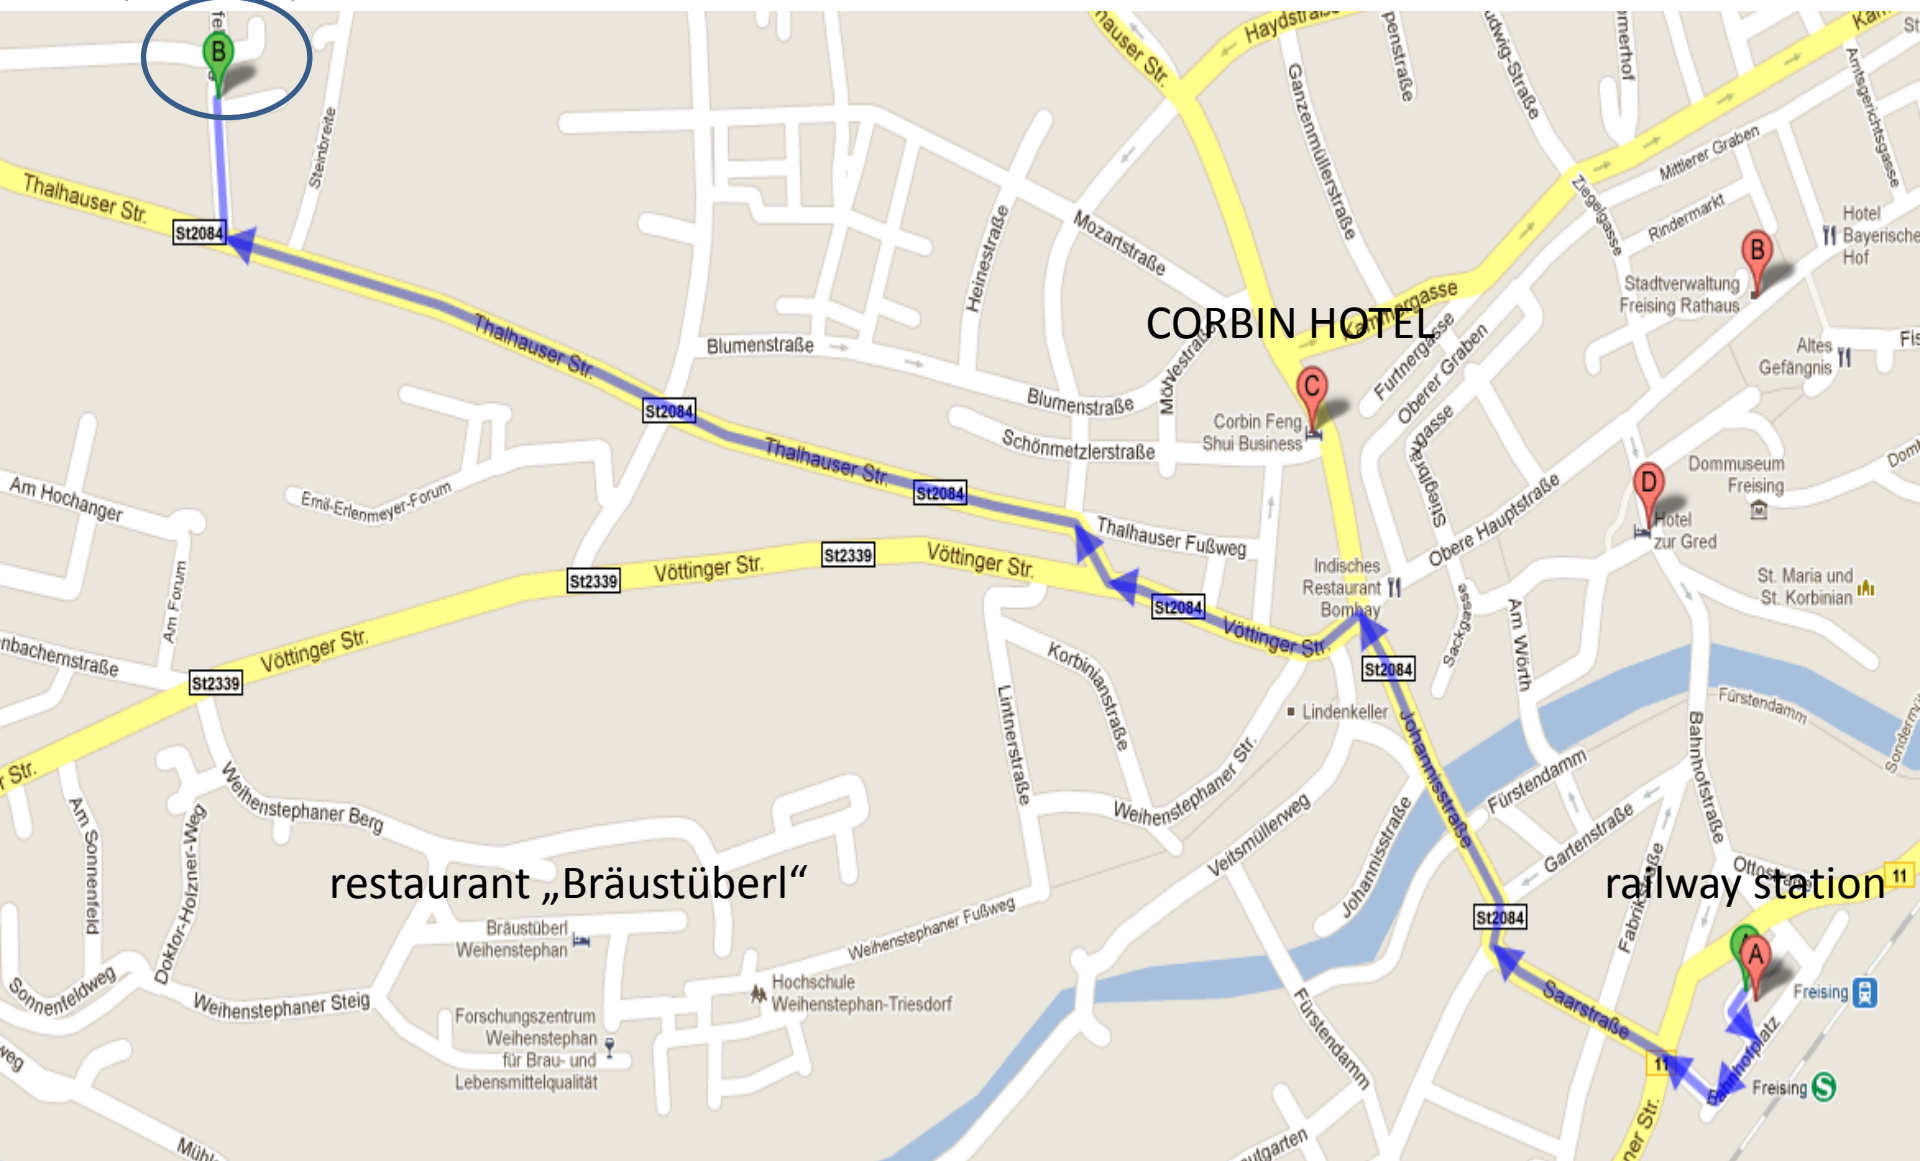

# Venue of COST ACTION FA0907 BIOFLAVOUR

Biotechnology of Natural Products: 2 km from the railway stations (taxi are available)

Street (former name): Hochfeldweg 1

Street (new name): Liesel-Beckmann-Str. 1

Railway station FREISING

exit of railway station in Freising