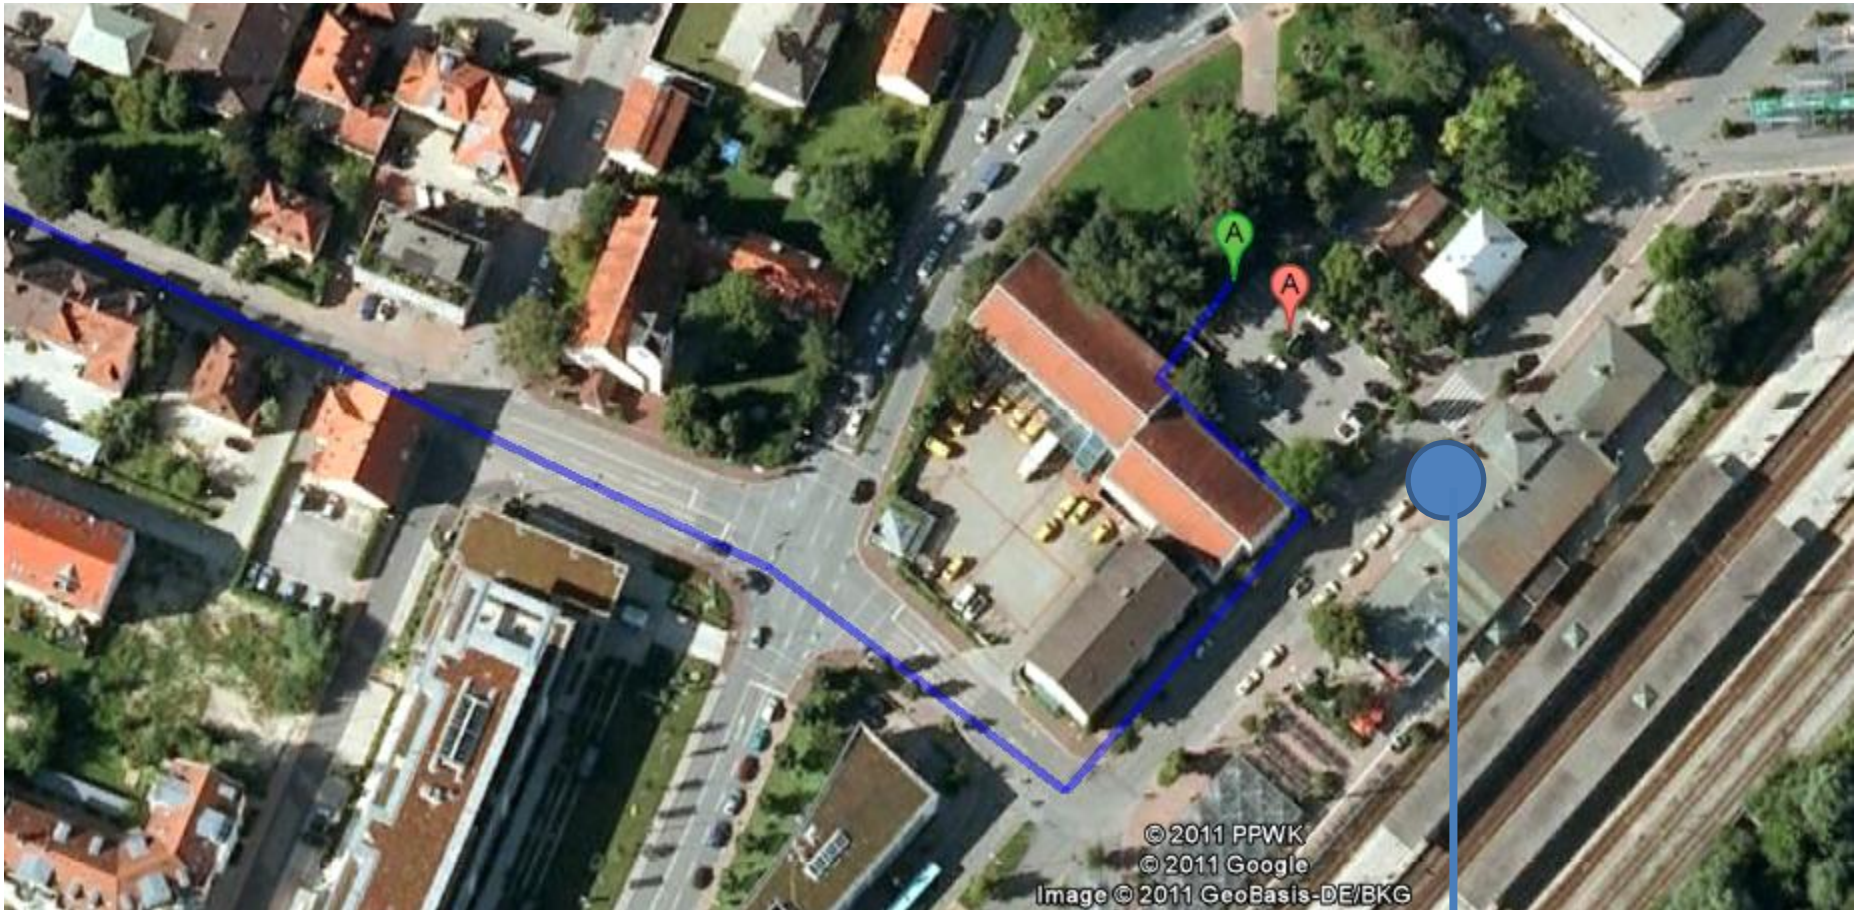

# Venue of COST ACTION FA0907 BIOFLAVOUR

Biotechnology of Natural Products: 2 km from the railway stations (taxi are available)

Street (former name): Hochfeldweg 1

Street (new name): Liesel-Beckmann-Str. 1

Railway station FREISING

exit of railway station in Freising